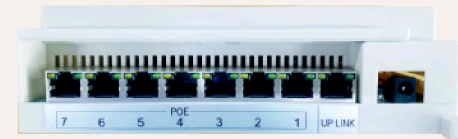

## Accessories

ST-DB8INS-P

DC power adaptor for POE switch

ST-DB8DDS-H

8 port POE switch