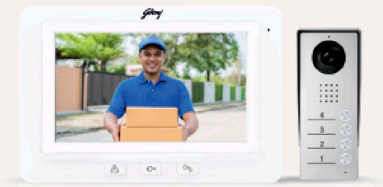

SEETHRU Villa

Video Door Phone

SEETHRU Villa Video Door phone system, A hi-tech wired device with a console at your home's entrance provides excellent connectivity with video door phone installed at key touch points. Thus offering instant and easy interaction with every visitor.

1. ---
2. 7" TFT LCD Screen
   - Adjustable color, brightness & volume
   - Hands-free communication
   - Water and dust resistant
   - Door lock can be attached with extra power supply